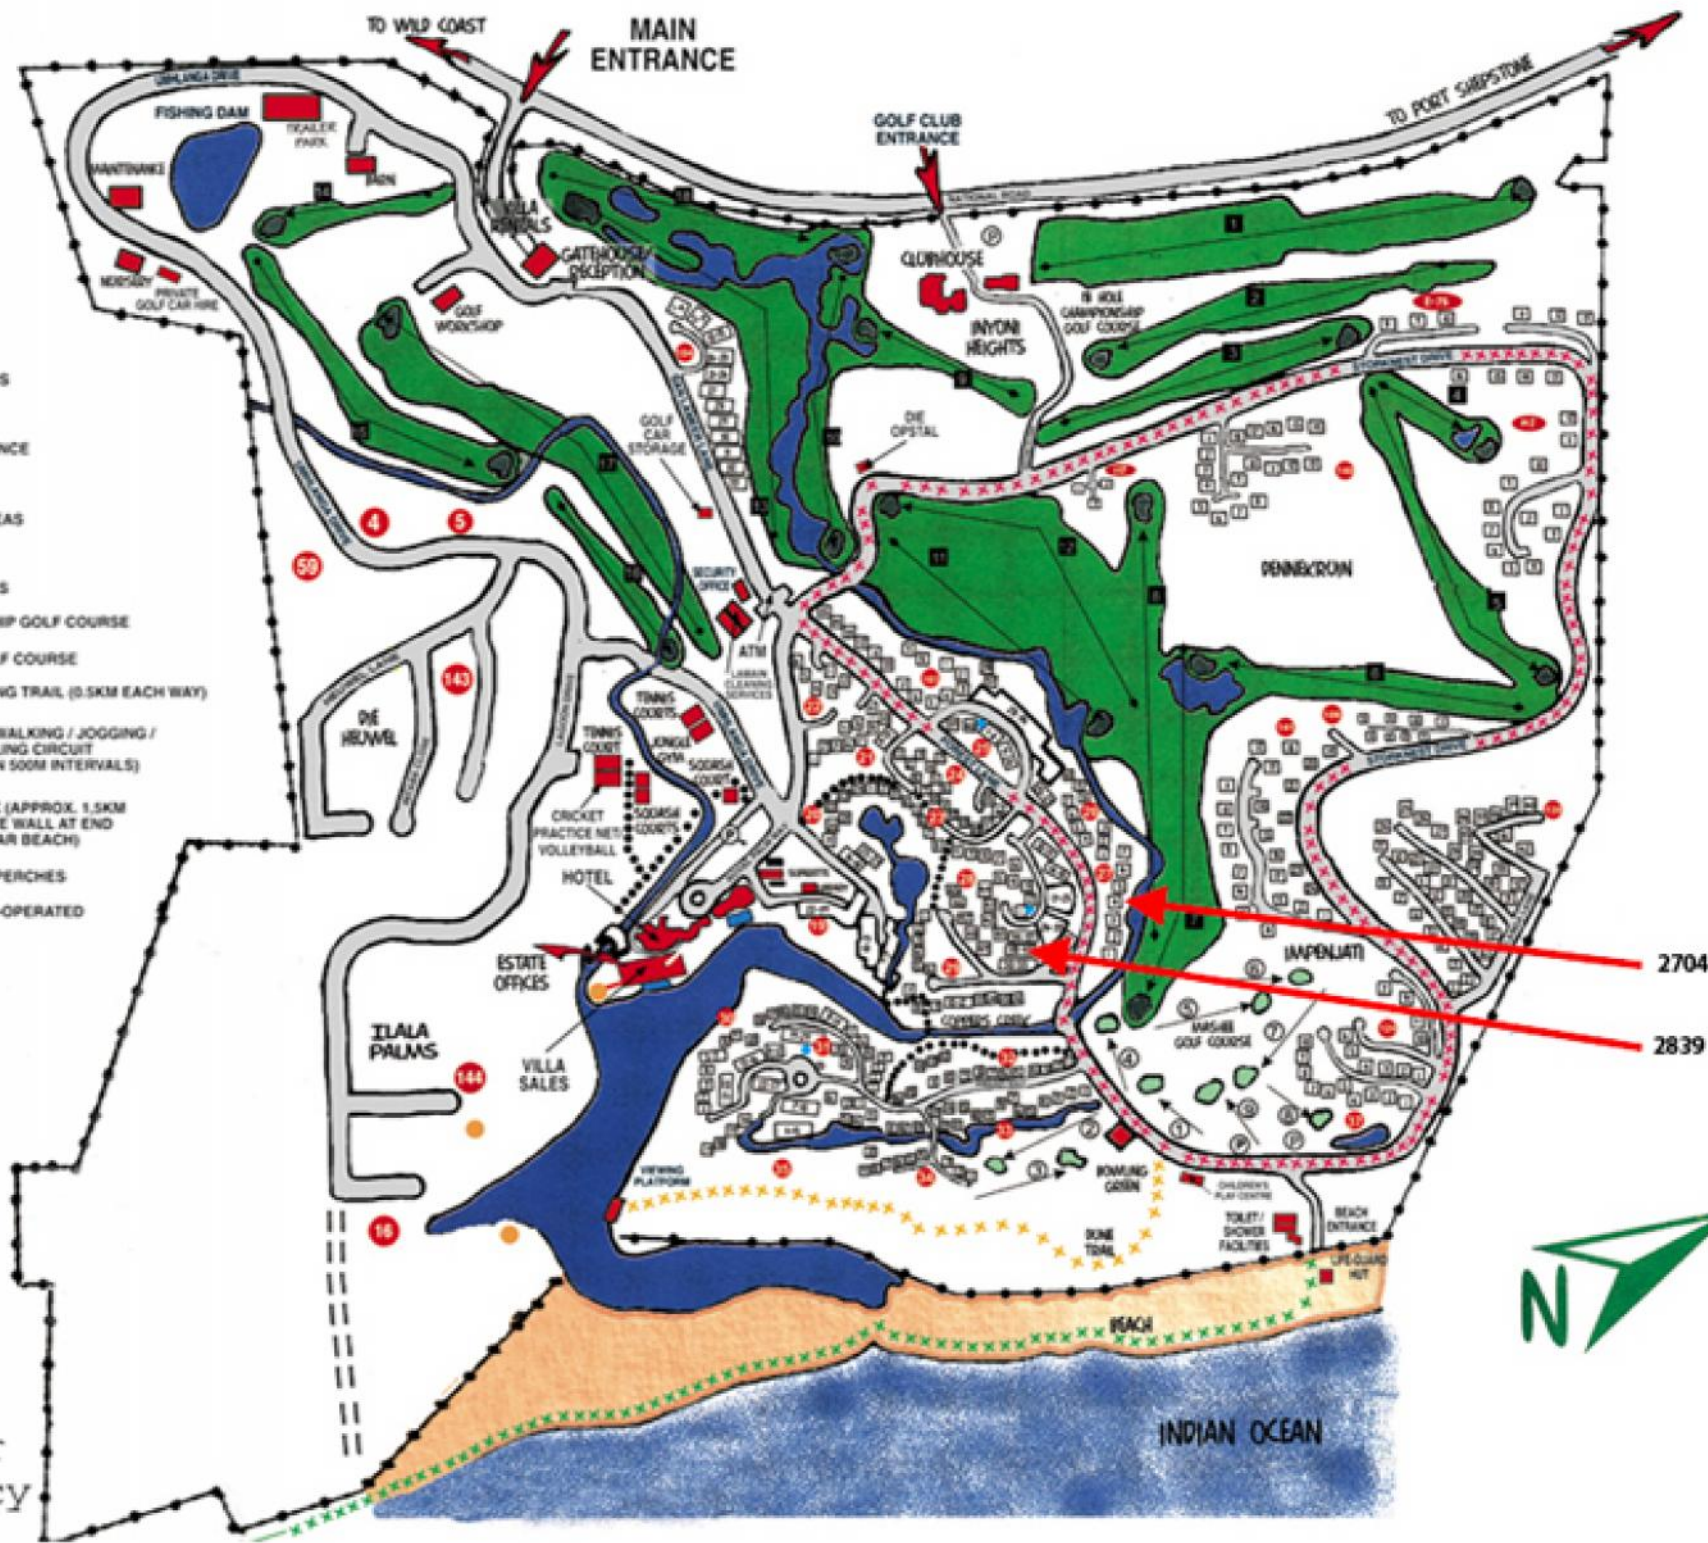

- LOT NUMBERS
- ROADS
- ELECTRIC FENCE
- FOOTPATHS
- PARKING AREAS
- FACILITIES
- WATER AREAS
- CHAMPIONSHIP GOLF COURSE
- MASHEE GOLF COURSE
- DUNE WALKING TRAIL (0.5KM EACH WAY)
- 3000 METRE WALKING / JOGGING / CYCLING CIRCUIT (MARKED IN 500M INTERVALS)
- BEACH WALK (APPROX. 1.5KM TO CONCRETE WALL AT END OF TRAFALGAR BEACH)
- FISH EAGLE PERCHES
- PUBLIC COIN-OPERATED LAUNDRIES

Produced By